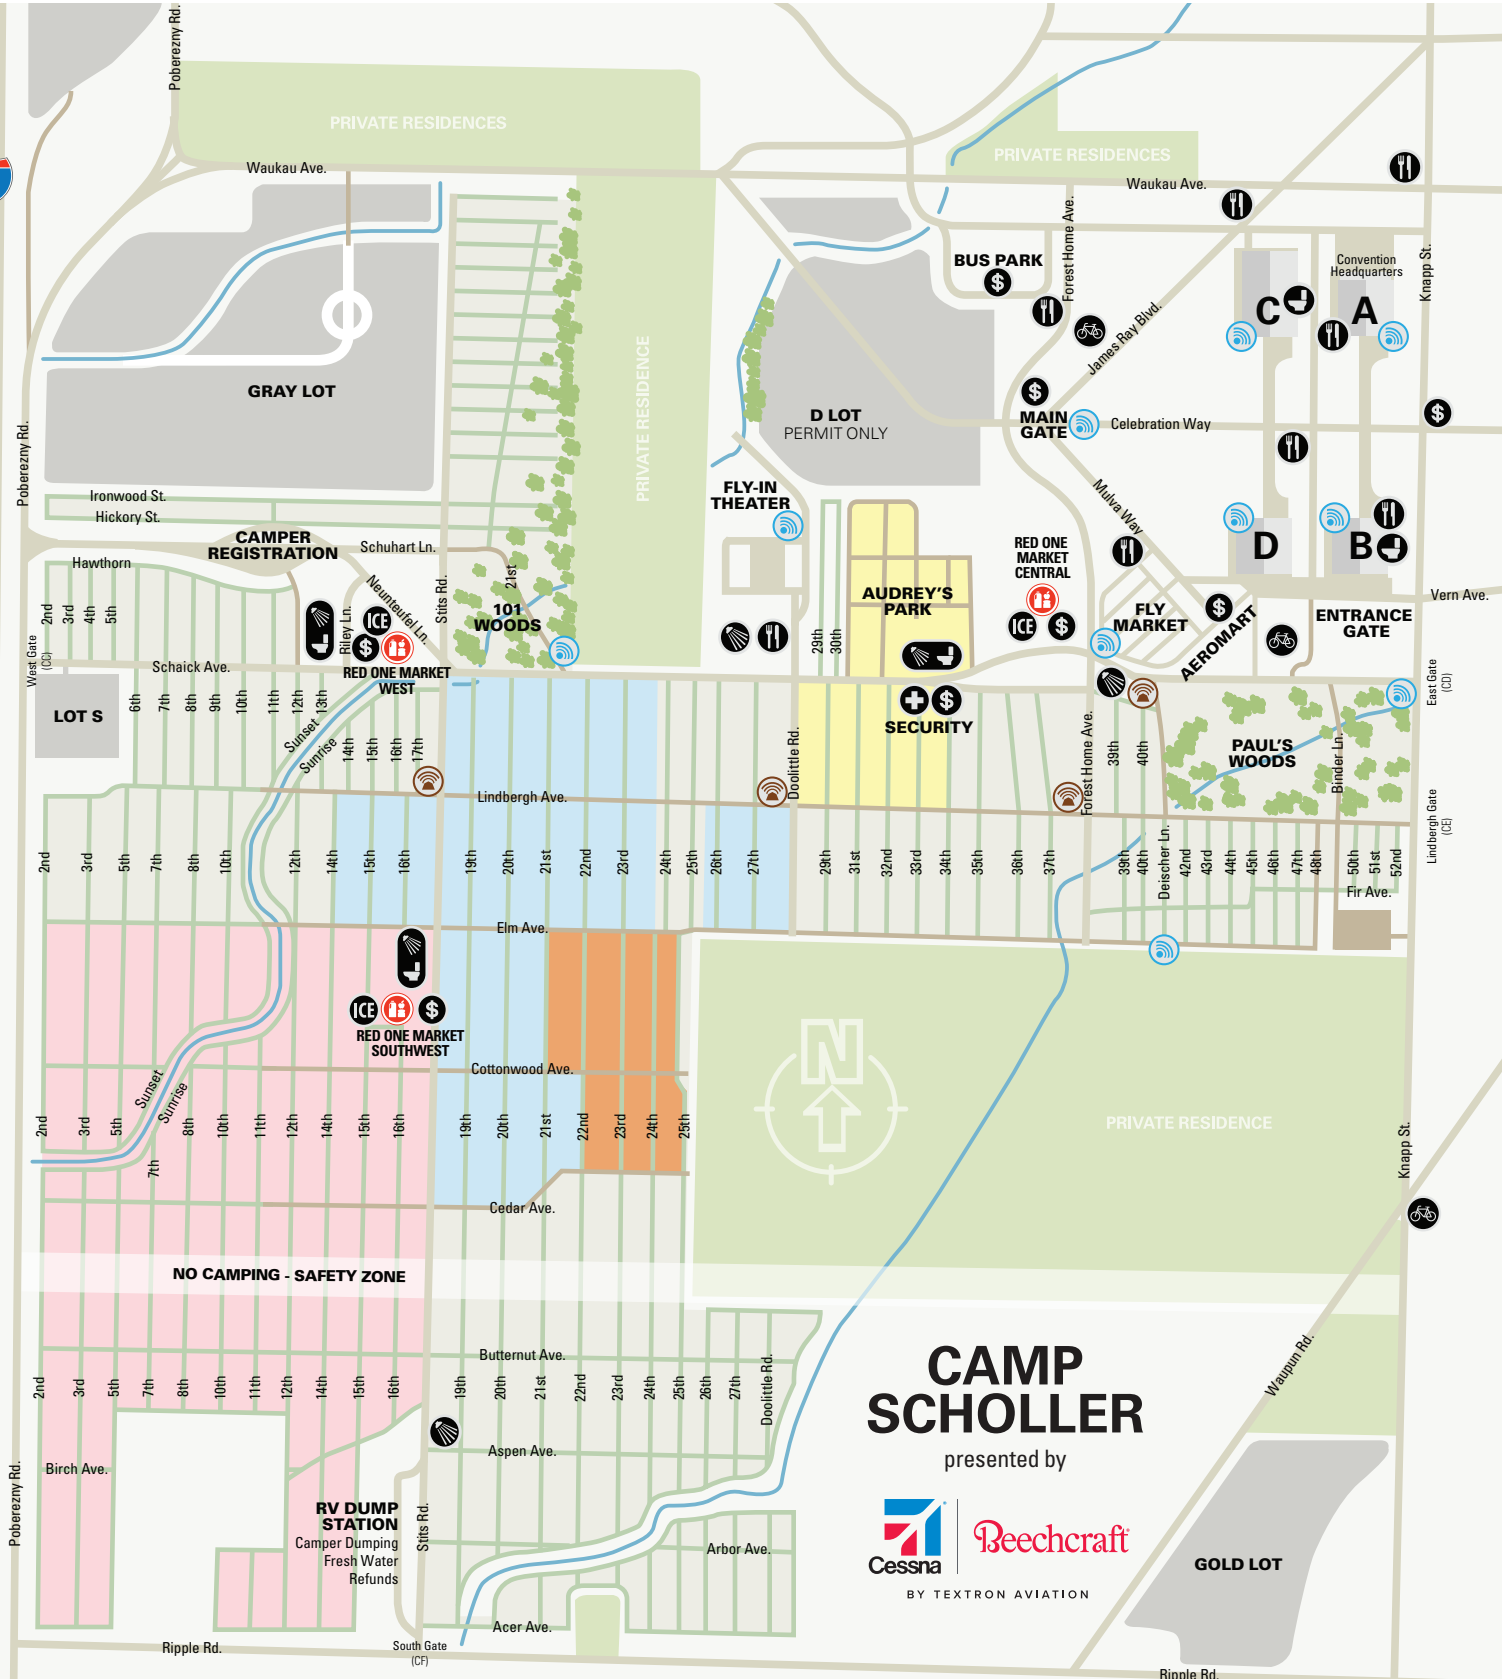

100 Block

200 Block

300 Block

400 Block

500 Block

600 Block

- Showers with Flush Toilets
  - Showers
  - Flush Toilets
  - First Aid
  - Red One Market (Groceries, Ice, Food, & Merchandise)
  - Charging Station
  - Food
  - ATM
  - Bike Parking
  - Wi-Fi Station
  - Wi-Fi Hot Spot
- Pets are not allowed in camping locations*

**CAMPSITE CATEGORIES**

	General Camping		24-Hour Generator Camping <i>Generators may be run 24/7. No tent camping permitted.</i>
	Water & Electrical Sites		Non-Generator Camping <i>No generators may be used in this area at any time.</i>
	Authorized Camping ONLY <i>Not open to the public.</i>		

# CAMP SCHOLLER

presented by

**GOLD LOT**