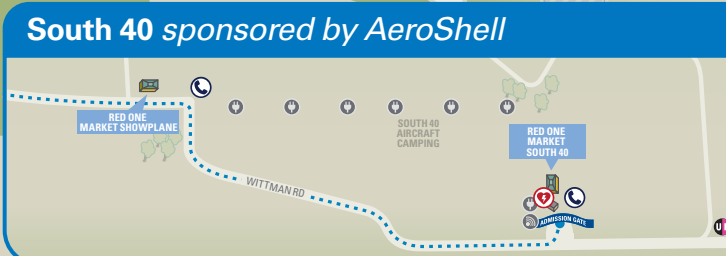

★ ★ ★ ★ PLATINUM LEVEL SUPPORTERS ★ ★ ★ ★

★ ★ ★ ★ GOLD LEVEL SUPPORTERS ★ ★ ★ ★

DeltaHawk Engines ★ Epic Aircraft ★ Honda Aircraft Company ★ Honeywell Aerospace Technologies
Lightspeed Aviation ★ Lycoming ★ Mars Wrigley ★ PenFed ★ Phillips 66 ★ Redbird Flight

★ ★ ★ ★ SILVER LEVEL SUPPORTERS ★ ★ ★ ★

Airbus ★ Aircraft Owners and Pilots Association (AOPA) ★ Aircraft Specialties Services ★ Cirrus Aircraft
Dynon ★ Embry-Riddle Aeronautical University ★ Icom America ★ John Deere ★ Piper Aircraft, Inc. ★ Pratt & Whitney ★ Wipaire

★ ★ ★ ★ BRONZE LEVEL SUPPORTERS ★ ★ ★ ★

AeroShell ★ Air Wisconsin Airlines ★ ASA (Aviation Supplies & Academics) ★ Aspen Avionics ★ Blackhawk Aerospace ★ Bose Aviation
Cleveland Wheels & Brakes by KAMAN ★ Co-Pilot Goose ★ Continental Aerospace Technologies ★ Covington Aircraft ★ Crewchief Systems
Delta Air Lines ★ Electroair Acquisition Corporation ★ GE Aerospace ★ Green Bay Austin Straubel Int. Airport
Gulf Coast Avionics ★ Pacific Coast Avionics ★ Gulfstream Aerospace Corporation ★ Hangar 22 Coffee ★ Hartzell Engine Tech ★ Hartzell Propeller
Horizon Hobby ★ Jani-King ★ JP Instruments ★ Lincoln Electric ★ magniX ★ McFarlane Aviation Products ★ NATCA ★ Pepsi ★ Piedmont Airlines
Pilatus Business Aircraft Ltd ★ Poly Fiber, Inc ★ PowerLift Hydraulic Doors ★ Red Box Tools and Foam / Priceless Tugs
Rotax Service and Training Centres ★ Siemens Digital Industry Software ★ SiriusXM Aviation ★ Southwest Airlines ★ Superflite
Superior Air Parts, Inc. ★ SureFly Electronic Ignition ★ Tecnam ★ Tempest Aero Group ★ True Blue Power ★ uAvionix ★ United Airlines
Van's Aircraft ★ WACO Aircraft Corporation ★ Williams International ★ Wing Aviation ★ Women in Aviation International (WAI) ★ Zenith Aircraft

★ ★ ★ ★ COPPER LEVEL SUPPORTERS ★ ★ ★ ★