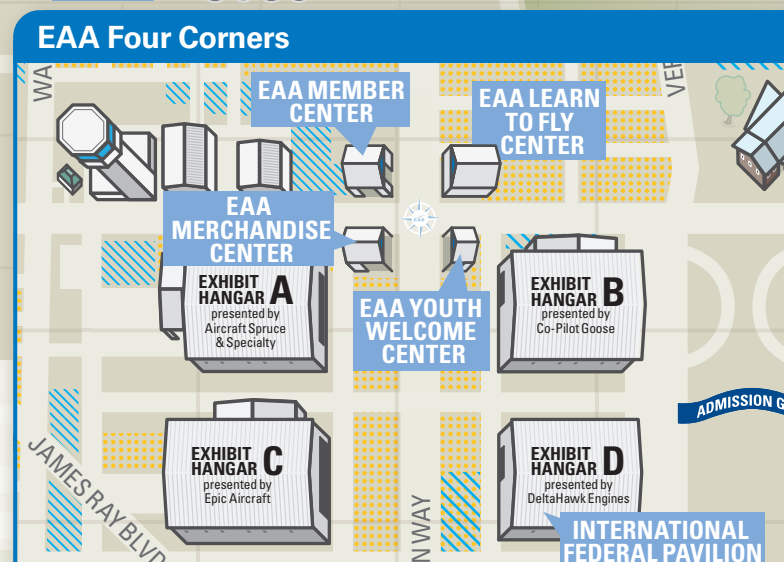

RCAF Snowbirds Crowd Line. Access restricted after 1:15 p.m. on Friday, July 26, and Saturday, July 27, and after noon on Sunday, July 28.

Emergency Tower Locations

AED (Defibrillator) Locations

General Parking (5 lots)
Sponsored by Garmin®

Permit Only Parking (8 lots)

Forums, Workshops, and Attractions