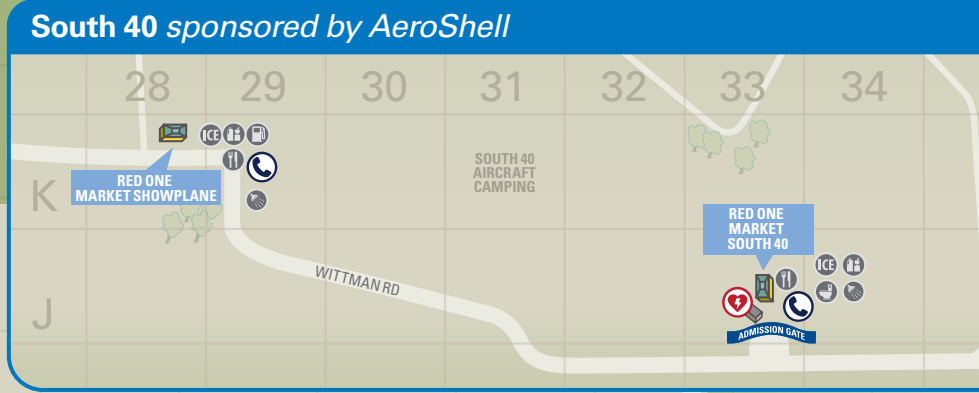

EAA AIRVENTURE OSHKOSH 2024

Share your favorite memories using #OSHKOSH24 to be part of the social feed. Follow EAA on Facebook, Twitter, Instagram, YouTube, and TikTok to get all the latest highlights.

LYCOMING **95**

WWW.LYCOMING.COM

FOLLOW US @LYCOMINGENGINES
LYCOMING BOOTH 277-282

RCAF Snowbirds Crowd Line. Access restricted after 1:15 p.m. on Friday, July 26, and Saturday, July 27, and after noon on Sunday, July 28.