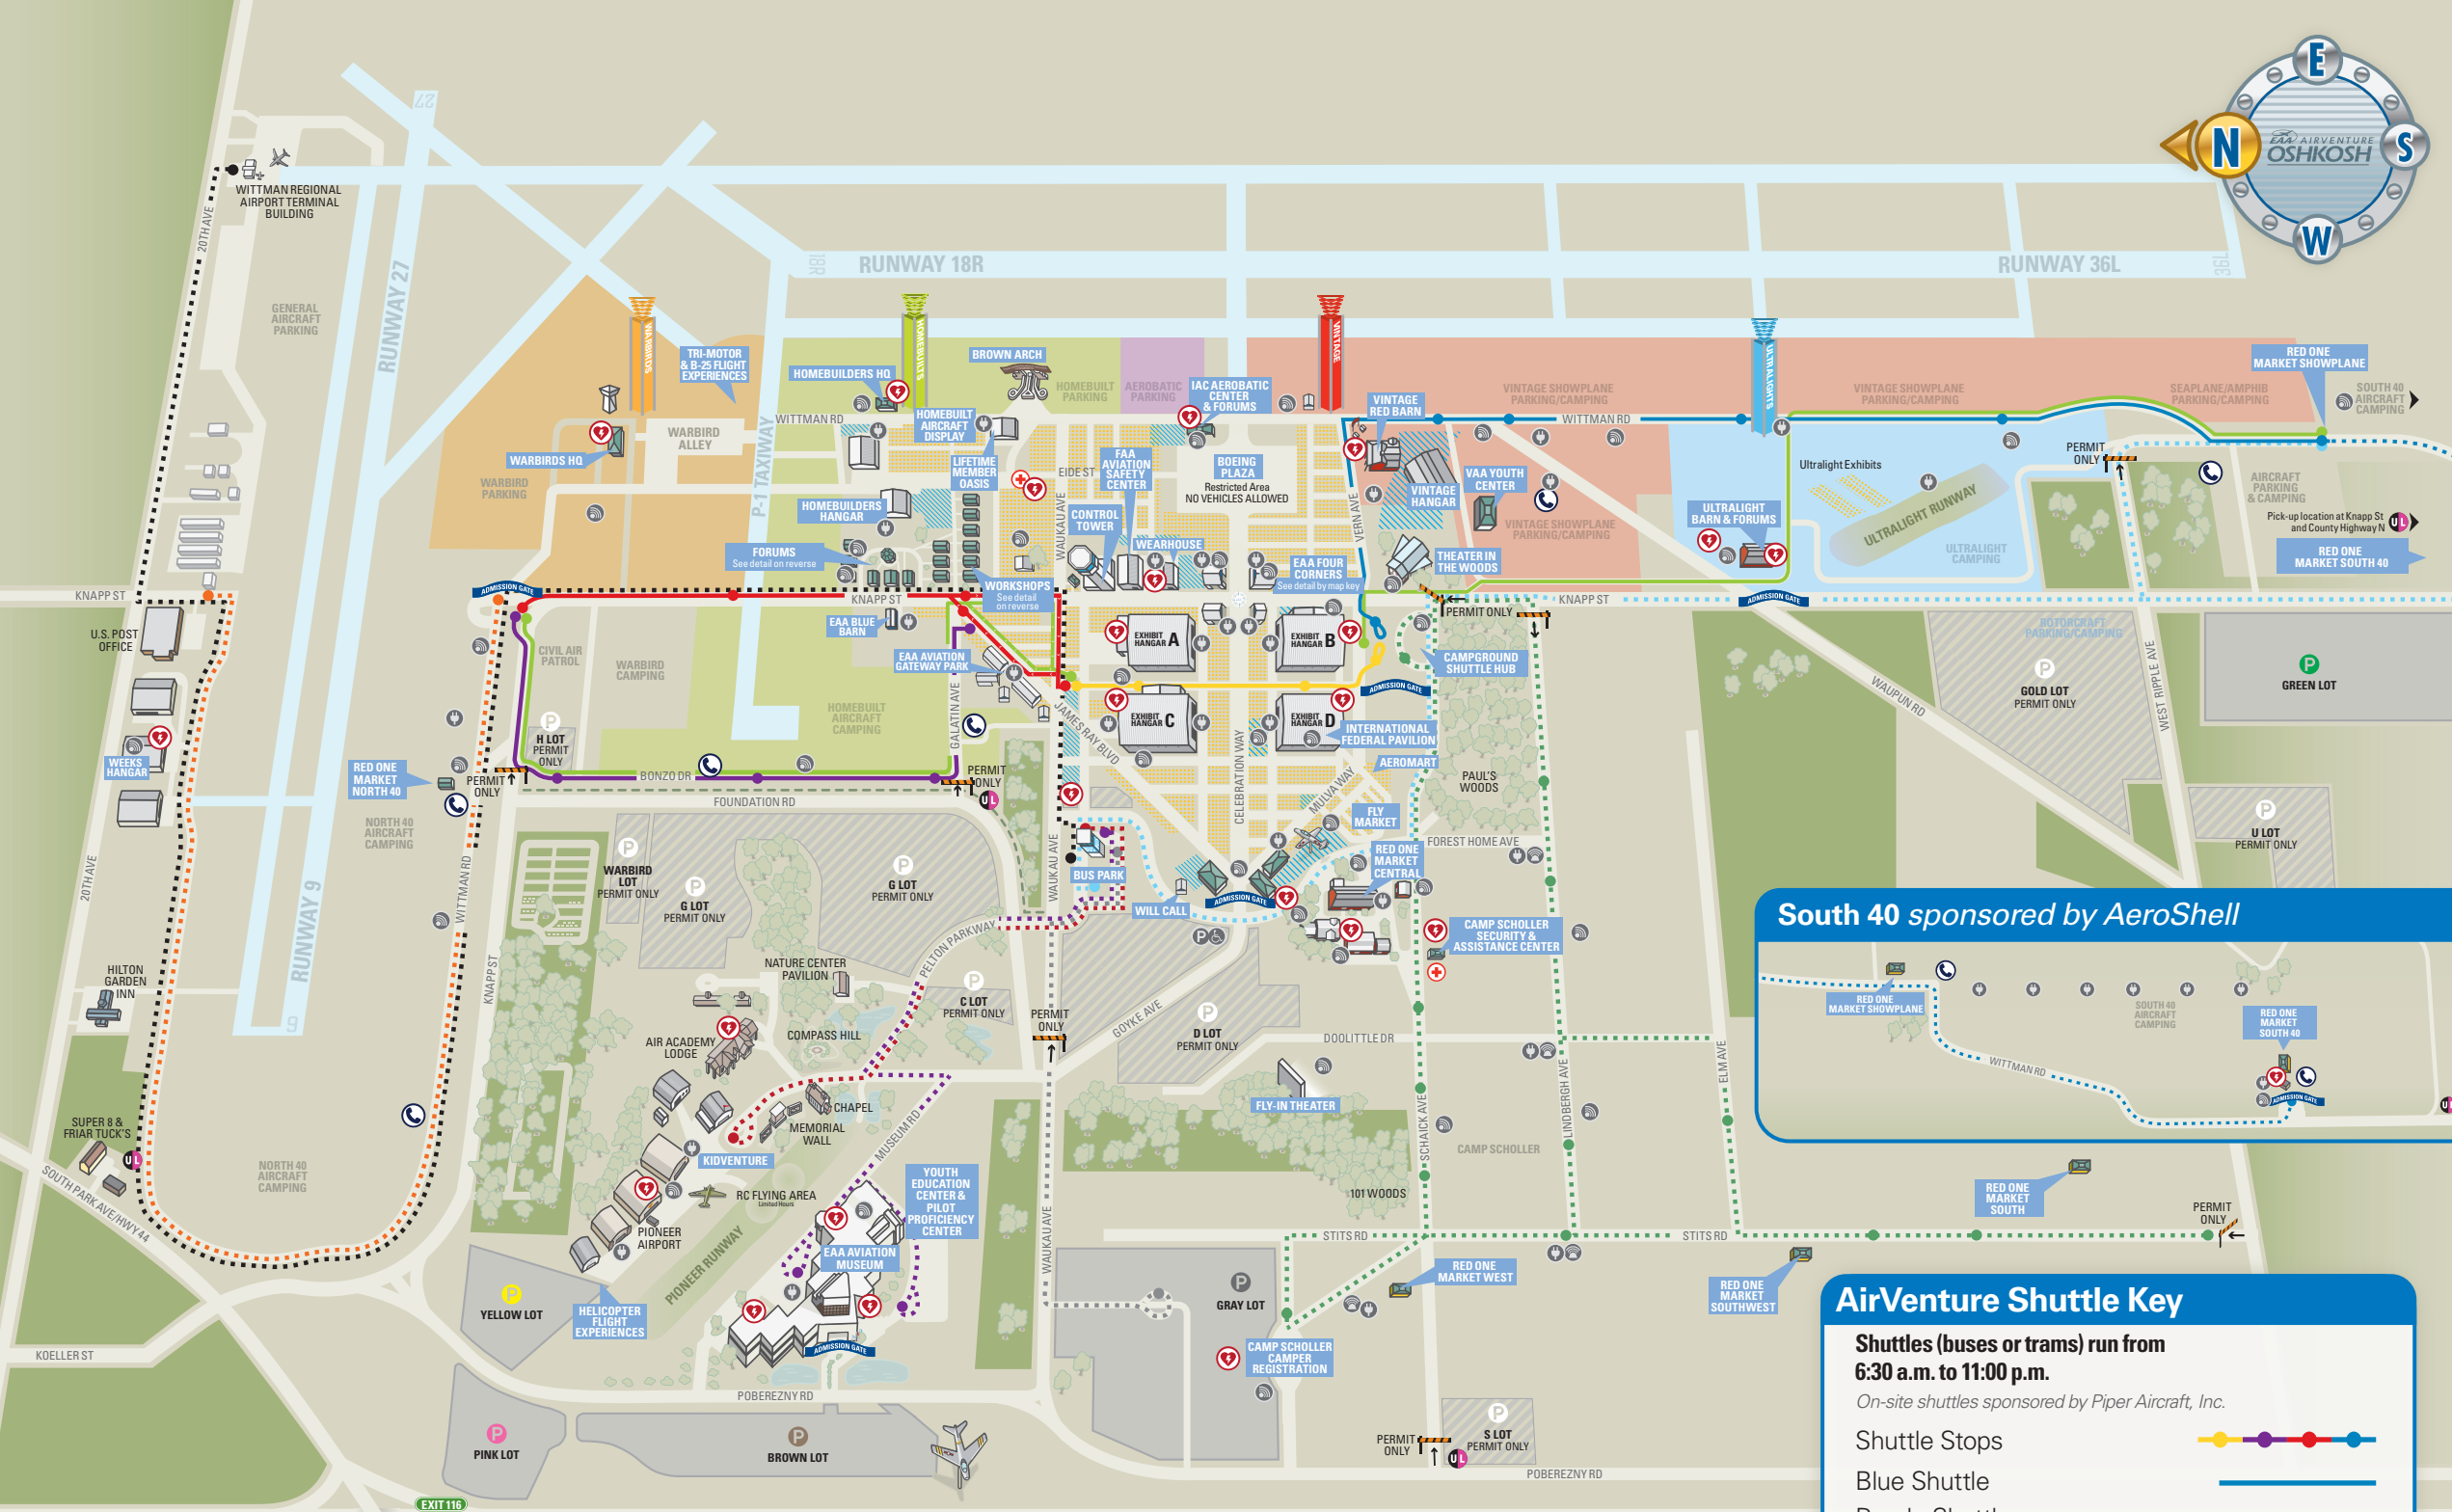

AirVenture Shuttle Key

Shuttles (buses or vans) run from 6:30 a.m. to 11:00 p.m.
On-site shuttles sponsored by Piper Aircraft, Inc.

Shuttle Stops	●●●●●
Blue Shuttle	—
Purple Shuttle	—
Red Shuttle	—
Yellow Shuttle	—
Express Shuttle <i>No Intermediate Stops</i>	—
Campground Shuttle	—
Gray Lot Shuttle	—
Museum Shuttle	—
KidVenture Shuttle	—
North 40 Shuttle	—
South 40 Shuttle	—
Terminal Shuttle	—
Seaplane Shuttle <i>Runs from 8 a.m. to 8 p.m. Leaves from the Bus Park and Seaplane/Amphib Camping</i>	—

Text **STOP** to opt out. Text and data rates may apply.

AirVenture Wi-Fi and Charging Stations Key

Wi-Fi Stations

- > Corner of Lindbergh Avenue and Doolittle Drive
- > Corner of Stits Road and Lindbergh Avenue
- > Neunteufel Lane/Riley Lane (behind Red One Market West)
- > Corner of Forest Home Avenue and Lindbergh Avenue
- > All Exhibit Hangars

Wi-Fi Hot Spots

Charging Stations
Sponsored by PenFed

AirVenture Transportation Key

North 40 Bike Path

Uber and Lyft Pick-up/Drop-offs

- > Super 8/Friar Tuck's Gate
- > Foundation Road/Gallatin Avenue Gate
- > S Lot (Camp Scholler)
- > Knapp Street and County Highway N