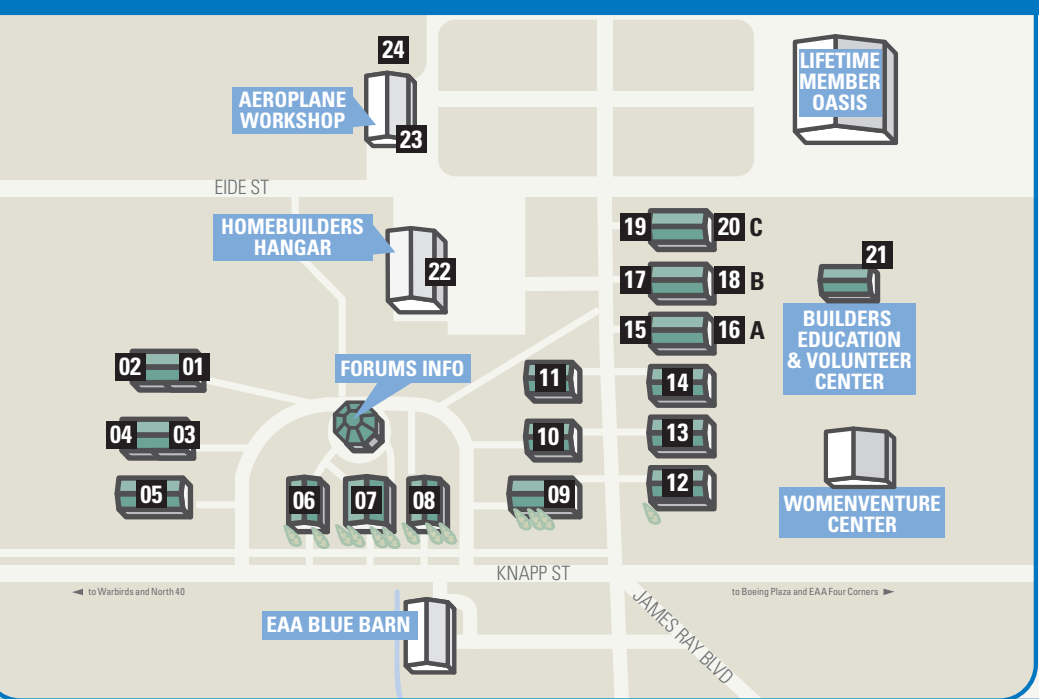

1. ### Workshops presented by Aircraft Spruce & Specialty
- 12..... Sheet Metal Workshop Aircraft Spruce & Specialty
  - 13..... Fabric Covering Workshop Poly Fiber, Inc.
  - 14..... TIG Welding Workshop Lincoln Electric
  - 15..... Composite Workshop
  - 16..... Workshop Classroom A
  - 17..... Wood Workshop
  - 18..... Workshop Classroom B
  - 19..... Gas Welding Workshop
  - 20..... Workshop Classroom C
  - 21..... Builders Education Center
  - 22..... Homebuilders Hangar Aircraft Spruce & Specialty
  - 23..... Aeroplane Workshop
  - 24..... Homebuilts in Review
3. Check the EAA AirVenture Oshkosh Visitor's Guide, AirVenture app, or AirVenture.org/Schedule for workshop times and locations.

Join aviation's most passionate community.

Visit the EAA Member Center to learn more about EAA membership and join today.