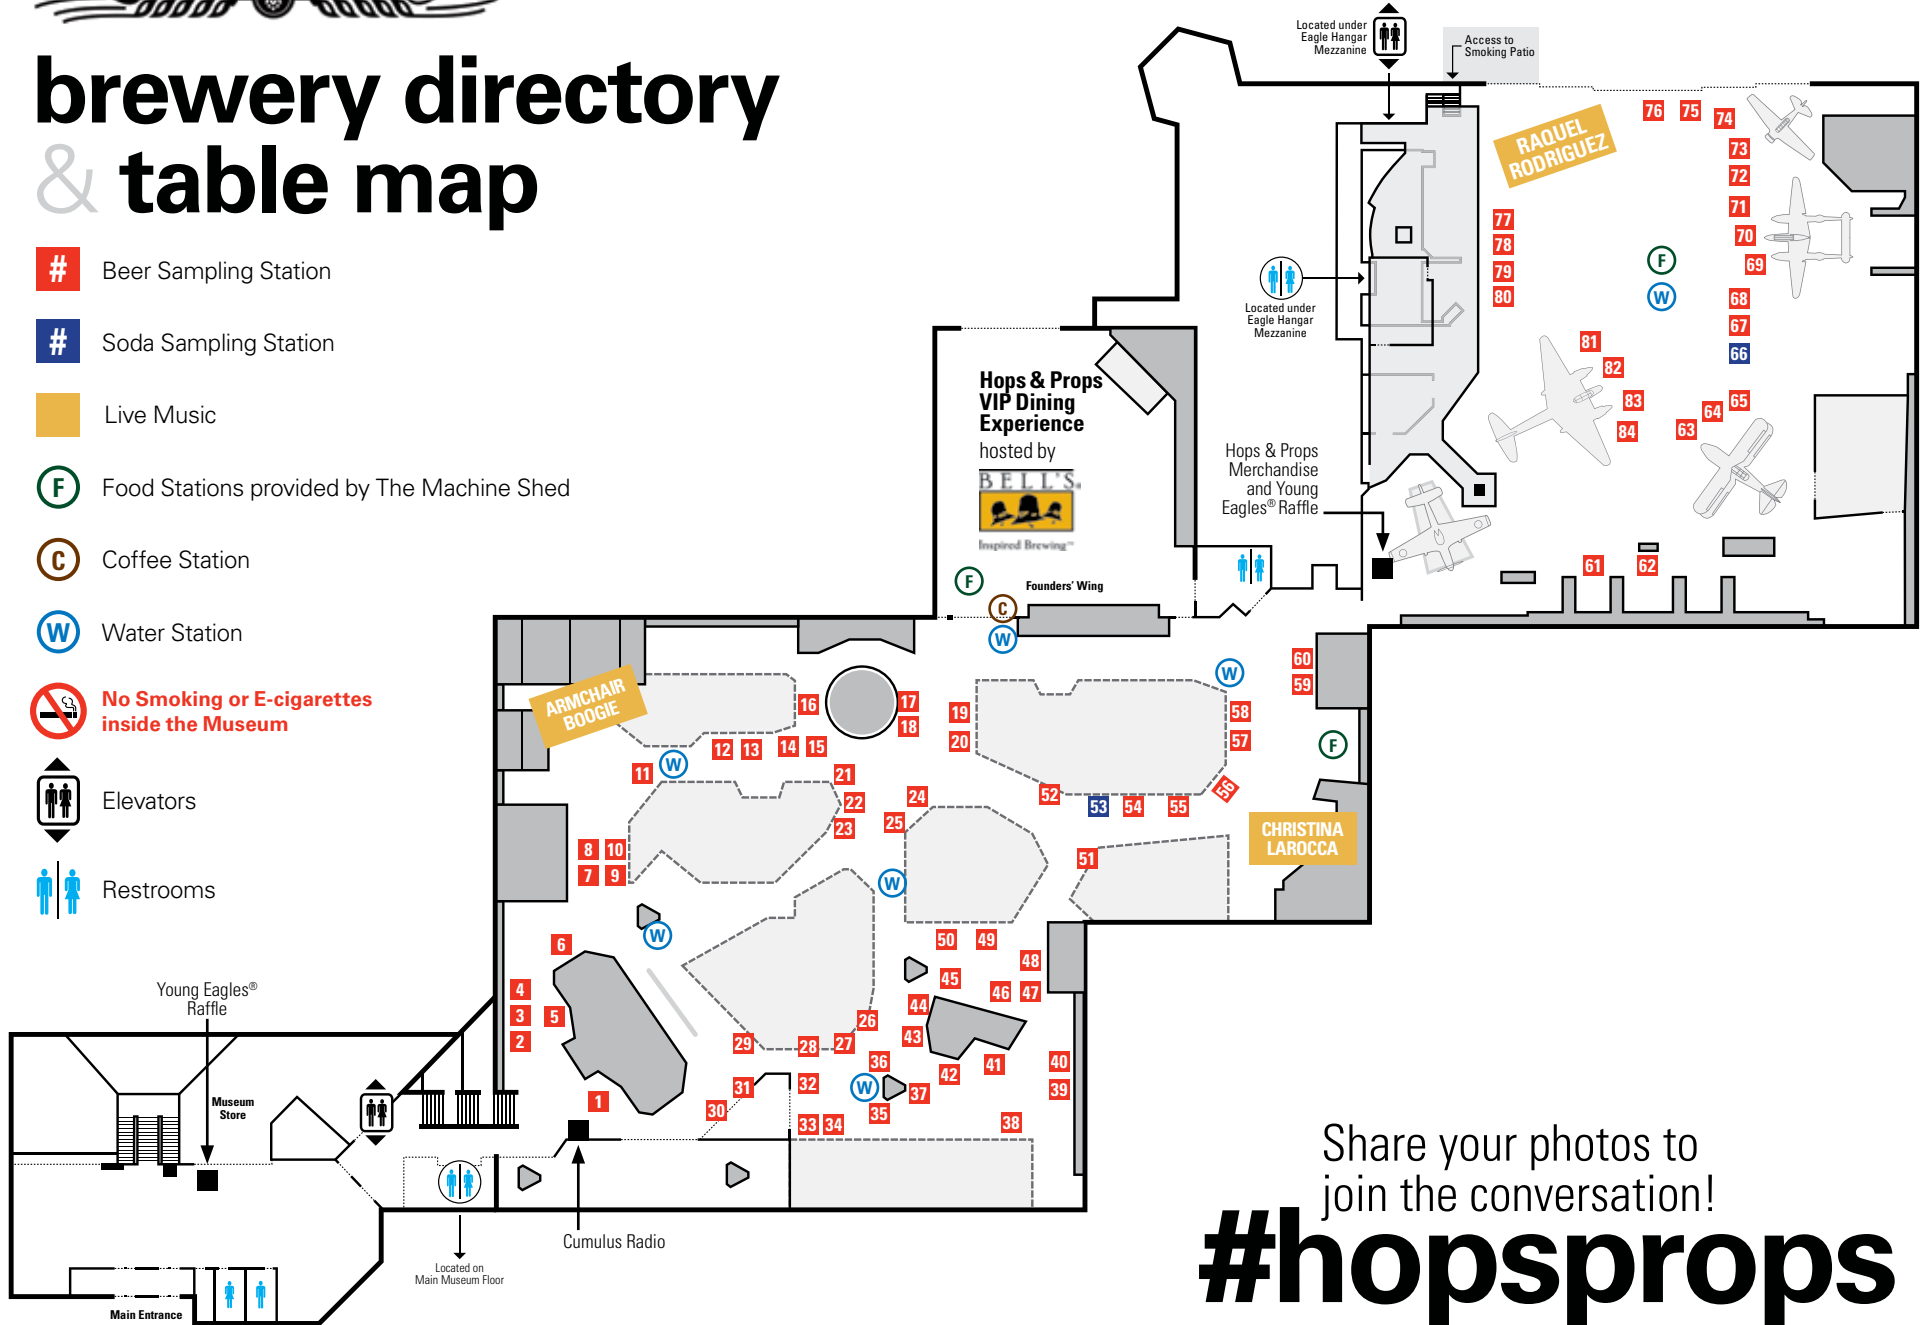

brewery directory & table map

- # Beer Sampling Station
- # Soda Sampling Station
- Live Music
- F Food Stations provided by The Machine Shed
- C Coffee Station
- W Water Station
- 🚭 No Smoking or E-cigarettes inside the Museum
- Elevators
- Restrooms

Share your photos to
join the conversation!

#hopsprops