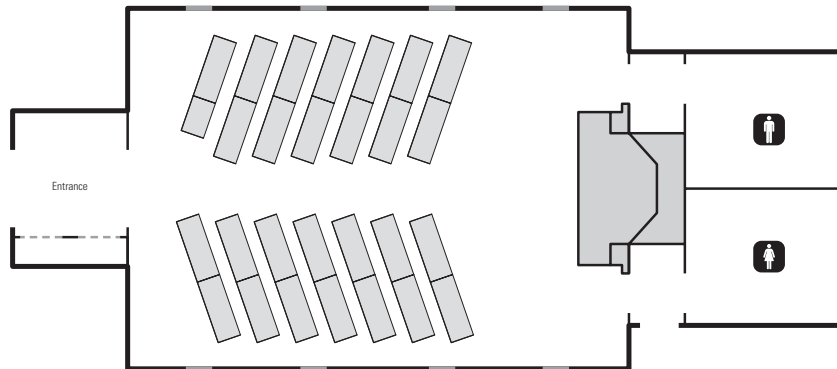

Fergus Chapel must be booked in conjunction with another rental space.

Dimensions

27' W x 39' L (1,026 sq. ft.)

Seating Capacity

Theater: 80

AV Equipment Included*

Podium with wired microphone (1)

**Please see your event coordinator for additional audiovisual details.*