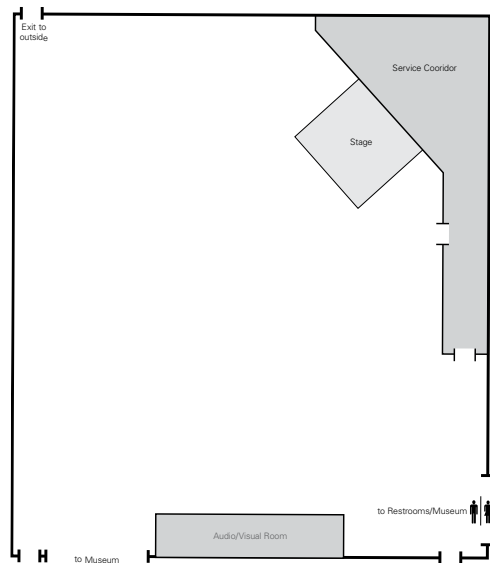

Founders' Wing

Dedicated to preserving EAA's heritage and culture for future generations, the Founders' Wing highlights EAA's significant accomplishments throughout its history. The main floor can accommodate up to 400, surrounding your guests with the history of EAA's annual convention, AirVenture, through the years. An intimate atmosphere awaits on the mezzanine level where your guests can enjoy viewing the Founders' Library and the EAA Legacy Wall while overlooking suspended aircraft, aviation artwork, and displays. Rental includes use of ceiling mounted projector, screen, podium and microphone.

Dimensions

Width: 77' 10"
Length: 95'
Sq. Ft.: 7,400

Seating Capacity

Banquet: 300
Rounds: 240
Theater: 400
Classroom: 100