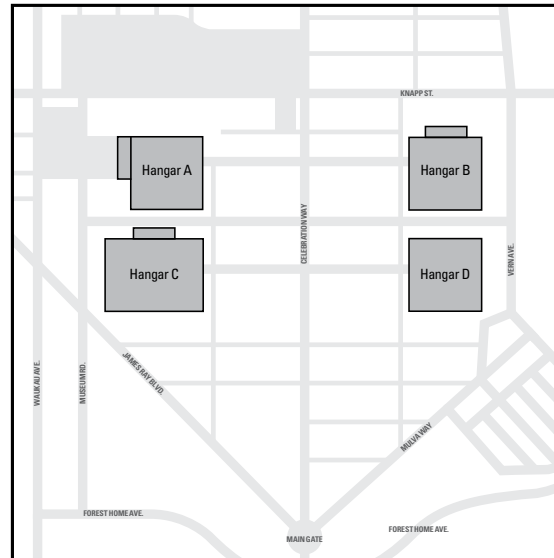

Exhibit Hangars

There are no better convention/exhibit facilities in the area than these four hangars located on the EAA AirVenture grounds. Each summer, the buildings welcome hundreds of aviation exhibitors from around the world and supply their logistical needs. Located close enough together that it's an easy walk to any of them if multiple hangar space is needed, the layout is perfect for organizing your event, convention, festival and show needs with plenty of adjacent parking room and even an aircraft taxiway if needed. Outdoor exhibit space and camping facilities are available upon request.

Dinner Banquet/Conference Space	W X L	Square Feet	Banquet	Rounds	Theater	Classroom
Exhibit Hangar A (Heat & Electricity)	200 x 200 ft	40,000	2,500	2,500	4,000	500
Exhibit Hangar B (Restrooms, Heat & Electricity)	200 x 200 ft	40,000	2,500	2,500	4,000	500
Exhibit Hangar C (Restrooms, Heat & Electricity)	200 x 290 ft	58,000	4,000	3,500	6,450	500
Exhibit Hangar D (Heat & Electricity)	200 x 200 ft	40,000	2,500	2,500	4,000	500